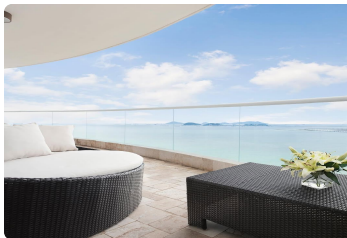

FOR SALE

\$ 1,400,000.00 USD

Panama - Panamá

Panama - Punta Paitilla

Listing ID: 003033097046

Imagine waking up every day to the best 360° views of the city, surrounded by the ocean in Panama's tallest and most iconic residential tower. The Point, awarded by Cemex as the tallest residential building in Latin America, redefines prestige and elevated living. Why Choose The Point 1. Save Time and Eliminate Worries Valet parking and reception with bar service: From the moment you arrive, every detail is designed for your utmost convenience. 24/7 security. Enjoy the peace of mind of knowing you and your family are always safe. Impeccable maintenance: Focus on living, while everything else is taken care of for you. 2. Join a Unique High-Status Community Located in Punta Paitilla, Panama City's most exclusive area, you'll be surrounded by a selective community that values luxury, design, and privacy. The shared amenities like the spa, gardens, and sports courts provide the ...